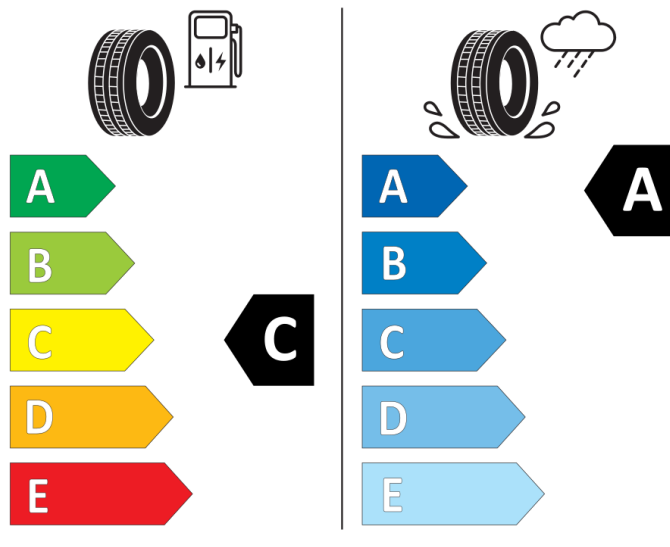

BRIDGESTONE

13749

225/40 R18 92 Y XL

Cl