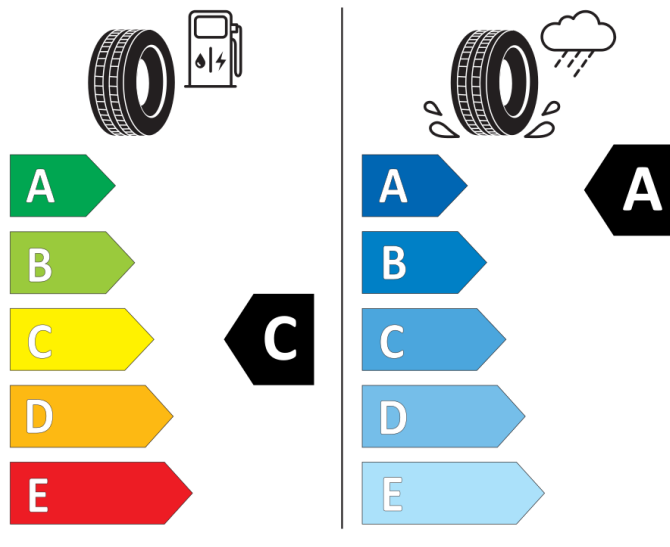

Cl

2020/740

Bridgestone

29268

265/30 R19 93 Y XL

Cl

2020/740

BRIDGESTONE