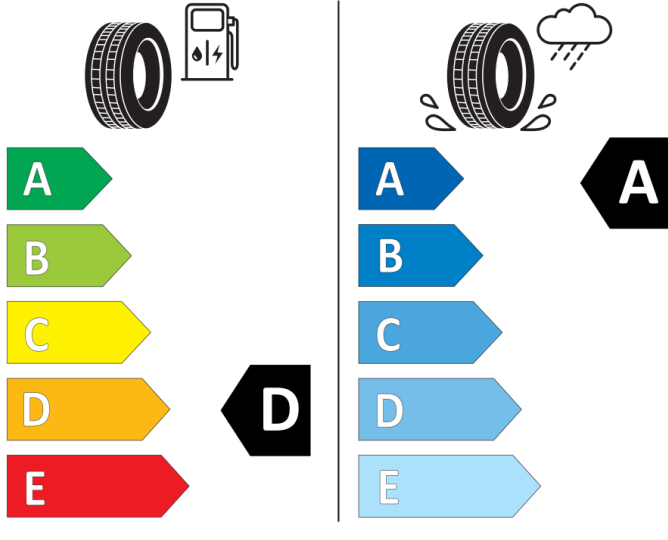

ENERGIA

BRIDGESTONE

6708

215/65 R16 C 106/104 T

2020/740